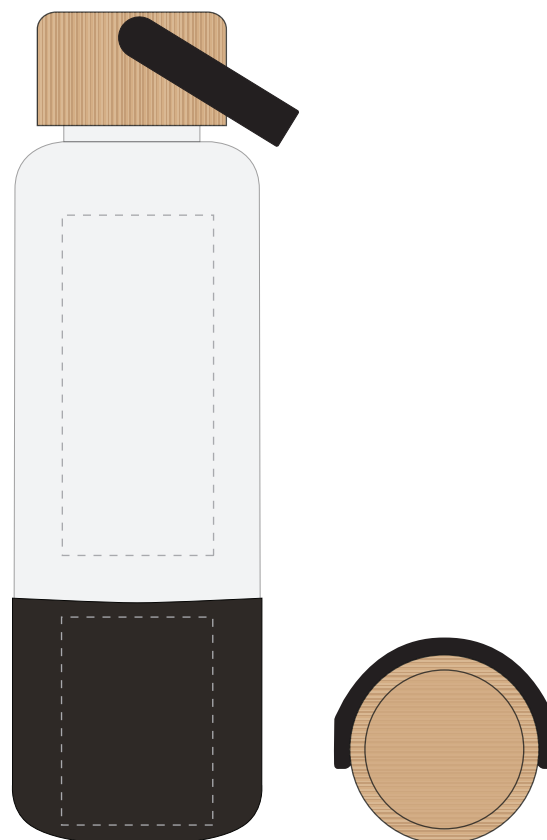

Your Ref:

Quantity:

Product Code: MG7273

Our Ref:

Version: 1

Product Colour: BLACK

PRINTING CONCERNS:**PRODUCT INFO:**

- Logos will be directly opposite
- Logos will NOT be directly opposite

We stock this item in the following colours

**PANTONE REFERENCE(S)**

- Engraving

ARTWORK SCALE 50%

Product Image for visualisation
- colours may vary

The dashed line is to demonstrate print area and will not appear on your printed item